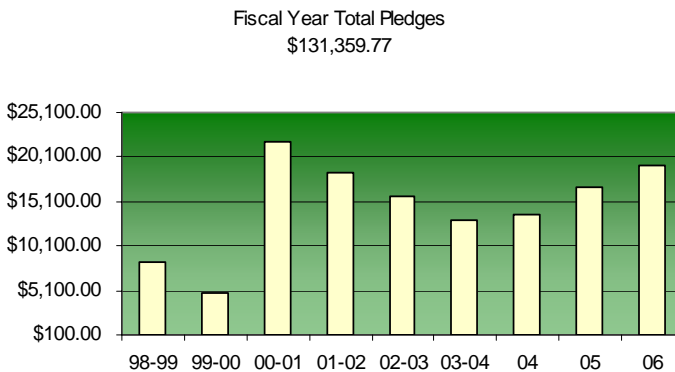

FOUNDATION MILESTONES

1997

- Foundation formed

1998

- Auction Nets \$7,197.54
 - First Leadership Institute Held
 - Initial Pledges Total \$8,225.00

2000

- First Research Grant Awarded to Develop Prevention Measurement Tool
 - Teen Conference Held

2001

- First Youth Grants Awarded

2002

- Trends Institute Held
 - Initated Financial Support of Conference Education Sessions

2004

- Funding Provided for Marketing Project

2005

- Funding Provided for Advocacy Project
 - Record Setting Auction