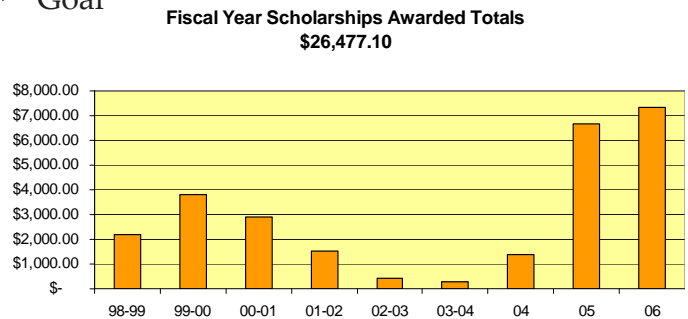

2002

- Trends Institute Held
- Initated Financial Support of Conference Education Sessions

2004

- Funding Provided for Marketing Project

2005

- Funding Provided for Advocacy Project
- Record Setting Auction

2006

- Hosted First Ever Environmental Summit
- Expanded Youth Grant Program to also award funding to support Youth Healthy Lifestyles Projects
- Foundation Exceeds $100,000 Endowment Goal